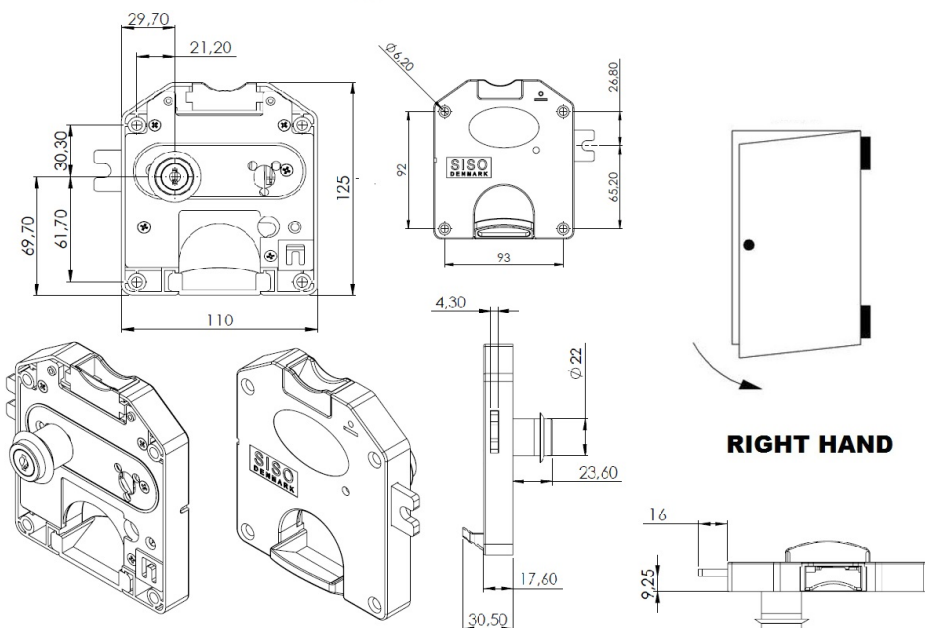

## Description:

Coin Lock F/10 DKK,W/MIC System #01,CPL,RH, Snake SISO Metal Keys, Black Plastic Body, Coin Entrance & Exit All Blue, Plastic, W/SISO Logo on Lock Body, w/Chrome Plated Rosette

## Item number:

14.60.270-1

Units	Box	Carton	HS Code	Barcode
Pcs.	6	48	8301300000	
				5704866051996